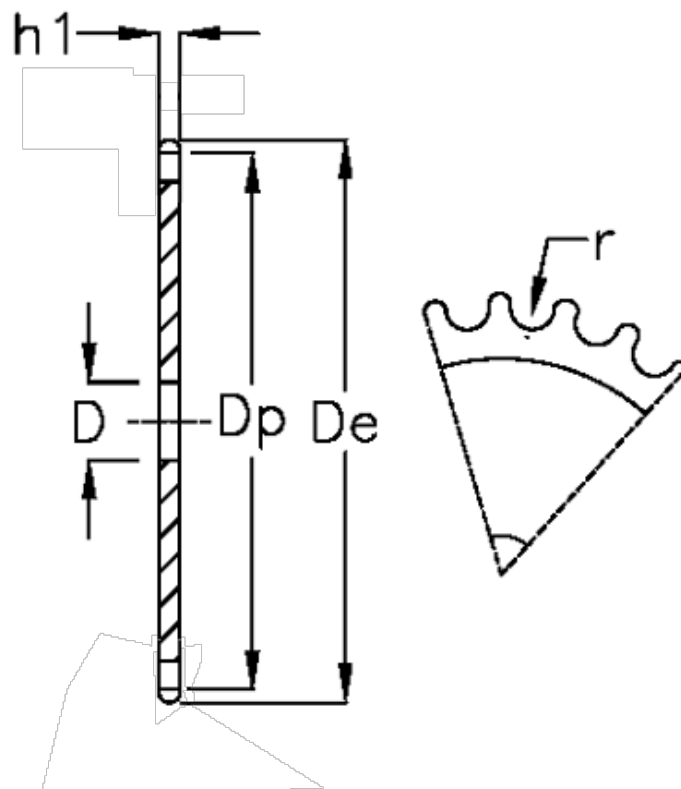

Article number: 616021009022

Description: Plate wheel 20 B-1 Z=22 simplex

## Measures

C	= 4
D	= 25
De	= 238.3
Dp	= 223.11
For chain size	= 1 1/4 x 3/4
For chain type	= 20 B-1
h1	= 18.5
Number of teeth	= 22

r = 19.05